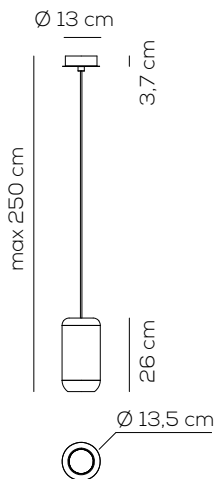

standard canopy

recessed canopy

SP URBAN M

kg 2,3 m³ 0,025

URBAN / solo con illuminazione verso il basso / downward lighting only

Type	Article	Colours	Finishing	Source
SP	URBAN M	BC wrinkled white BR matt bronze NI matt nickel	XX	LED 15W - diffused beam 3000K* 2700K 4000K

SP URBAN M __ XX LED _____

NOTICE: Luminous flux (lm) and efficacy (lm/W) for all LED luminaires is estimated based on nominal ratings of the LED sources. Technical data could be subject to alteration without notice. Axo Light does not provide legal guarantee for the accuracy of this data sheet.